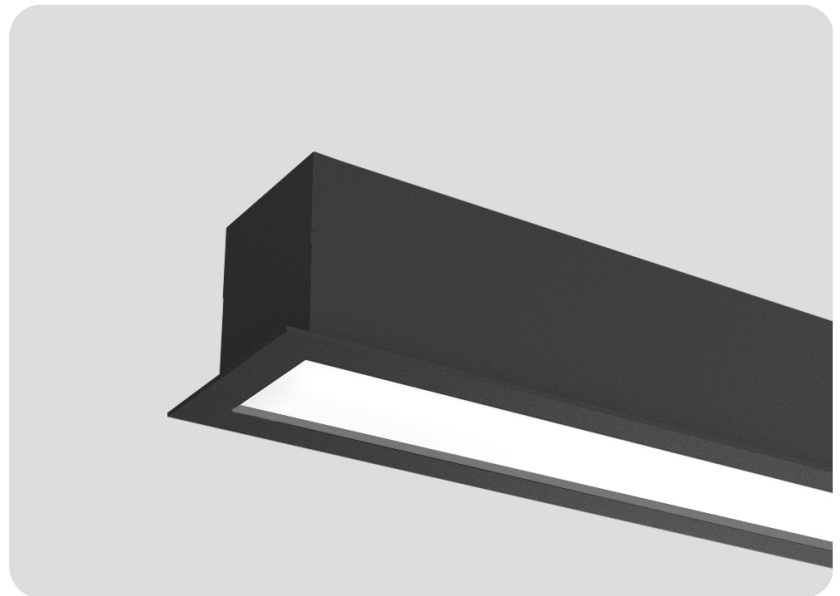

## DESCRIPTION.

A sleek and versatile recessed linear extrusion that packs a punch with its minimal aesthetic and impressive optics, making it the perfect addition to any space. Whether you're looking for a modern lighting choice for your home or commercial space, the Centauri Minor is the perfect solution. The recessed design, which allows for a clean and seamless integration into any space. This makes it a great choice for spaces where a subtle and unobtrusive lighting is desired.

## FEATURES.

- Both opal and low-glare optics with a setback light source
- Dot-free homogenous illumination and anti-scratch, textured paint finish
- No light leak - Ever. One piece roll-on diffusers, rebated end caps and extra rigid joins ensure the final product is every bit as good as the pictures
- Easy installation with no need to remove gear trays
- UGR19 compliance up to 2500lm/m without the need for louvres
- Made in Australia from sustainably produced aluminium

## DIMENSIONS.

Recessed

## TECHNICAL DATA.

APPLICATIONS	Commercial and residential lighting
INSTALLATION	Interior
MOUNTING	Recessed
MATERIALS	Extruded Aluminium Body, Continuous diffuser and Aluminium End caps
OPTIC	Opal   Low Glare
LIGHT SOURCE	LED Boards
EFFICIENCY	Low Glare: up to 94.4 lm/W Opal: up to 108.1 lm/W
COLOUR TEMP	3000K   4000K   Beyond Vision   Tuneable
DIMENSIONS	W 82mm x D 80mm
CONTROL	Non Dim   DALI   Casambi
WARRANTY	10 Year Warranty
FINISH	Black or White powder-coat   Custom colours available